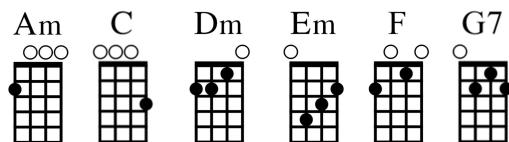

# Five Hundred Miles

Peter, Paul & Mary

Key: C  
Meter: 4/4  
1<sup>st</sup> note: C

Strum:  
D-Du D-Du

Parenthesis  
show split  
measures

Intro: **C Am Dm F Dm G7 C**

**C** **Am** **Dm** **F**  
If you miss the train I'm on, you will know that I am gone

**Dm** (**Em F**) **G7 G7**  
You can hear the whistle blow, a hundred miles.

**C** **Am** **Dm** **F**  
A hundred miles, a hundred miles, a hundred miles, a hundred miles,

**Dm** (**Em F**) **C C**  
You can hear the whistle blow, a hundred miles.

**Dm** (**Em F**) **C C**  
Lord I'm five hundred miles from my home.

**C** **Am** **Dm** **F**  
Not a shirt on my back, not a penny to my name

**Dm** (**Em F**) **G7 G7**  
Lord I can't go a-home this a-way

**C** **Am** **Dm** **F**  
This a-way, this a-way, this a-way, this a-way

**Dm** (**Em F**) **C C**  
Lord I can't go a-home this a-way.

**C** **Am** **Dm** **F**  
If you miss the train I'm on, you will know that I am gone